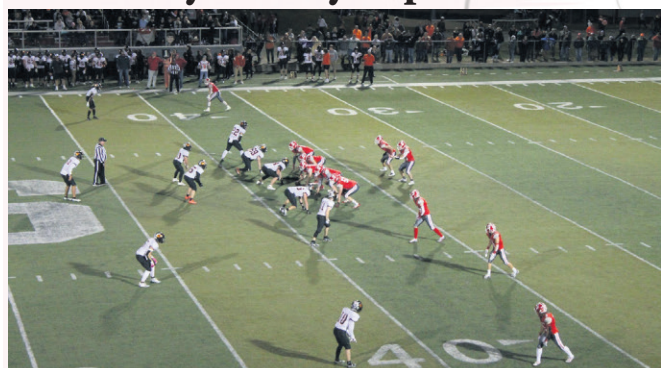

Perry County Super Bowl

The Panther defense is squared off versus the Sheridan offense in the game billed as the Perry County Super Bowl