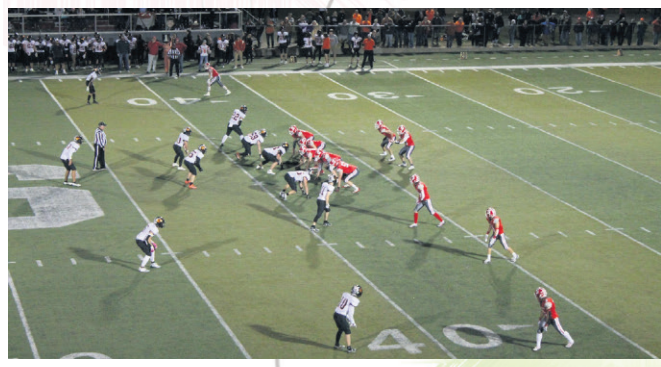

Best Band in the Land

The Panthers Marching Band performing at halftime during the New Lexington/Sheridan MVL showdown.